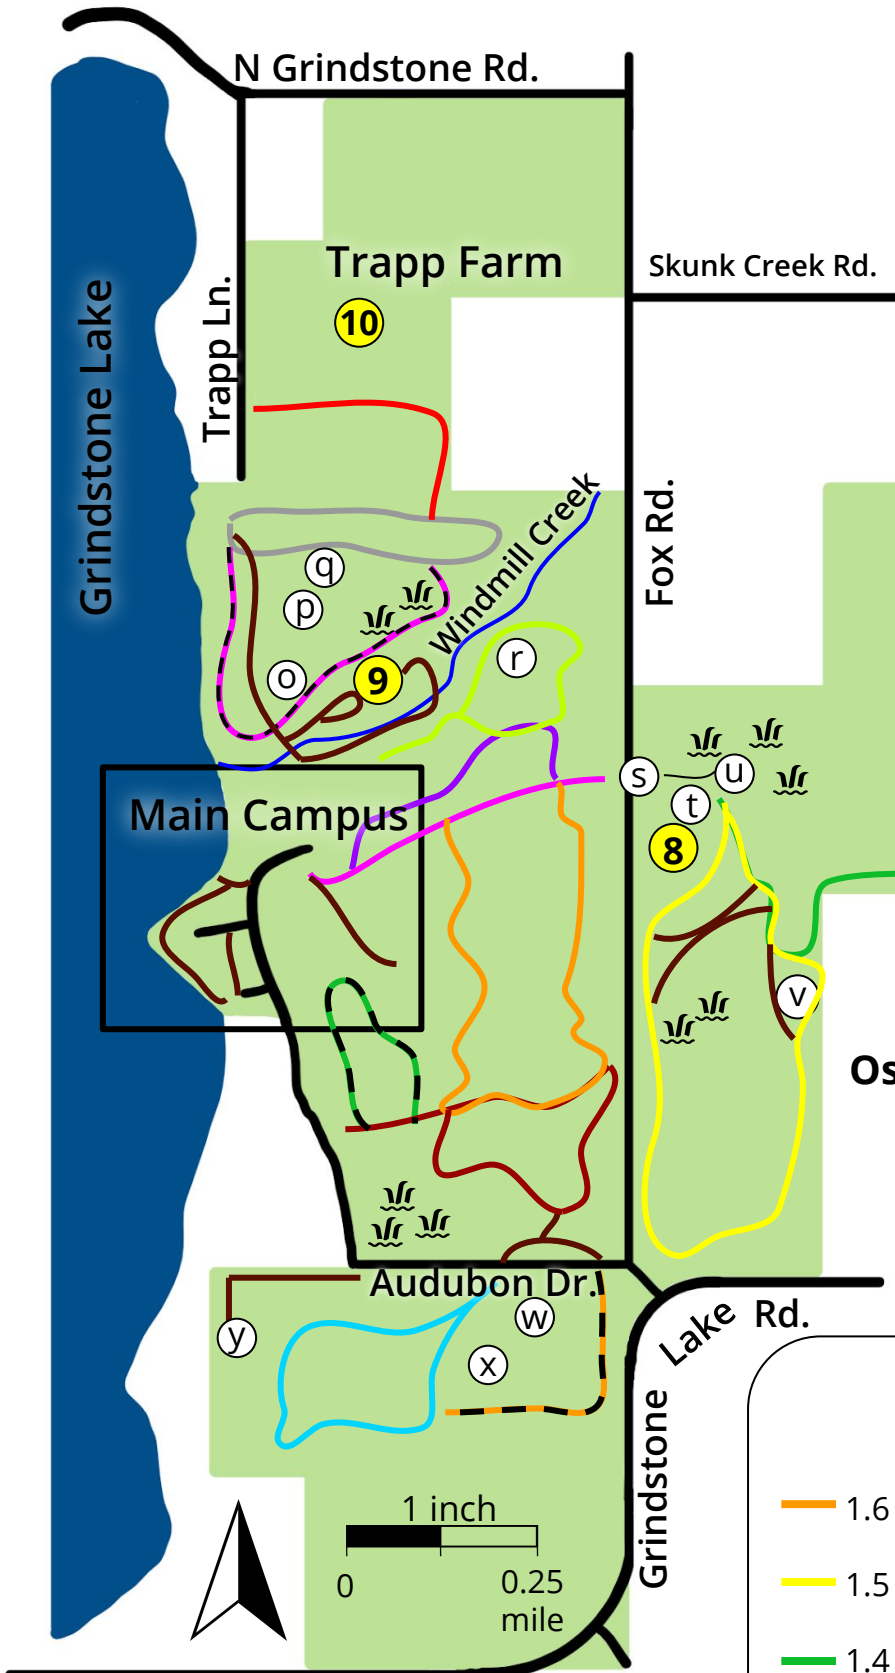

Osprey Wilds

Environmental Learning Center

Trail Map

- Points of Interest:*
- 8. Wetlands Cabin**
 - 9. Yurt**
 - 10. Hoop House**
 - o. Low Ropes Challenge Course
 - p. Archery Range
 - q. Replica Cultural Site
 - r. East Deer Enclosure
 - s. Wetlands Area Parking
 - t. Wetlands Primitive Campground
 - u. Wetlands Boardwalk
 - v. Observation Tower
 - w. NOAA Climate Station
 - x. Tallgrass Prairie Area
 - y. White Pine Primitive Campground

Map Legend

- Point of Interest
- ⋈ Wetland
- Road
- ~ Trail

Osprey Wilds Property = 783 acres

Trail Distances

Total: 12.1 miles

- | | | | |
|----------|----------|----------|----------|
| — 1.6 mi | — 0.9 mi | — 0.8 mi | — 0.4 mi |
| — 1.5 mi | — 0.9 mi | — 0.7 mi | |
| — 1.4 mi | — 0.8 mi | — 0.7 mi | |
| — 1.0 mi | — 0.8 mi | — 0.6 mi | |