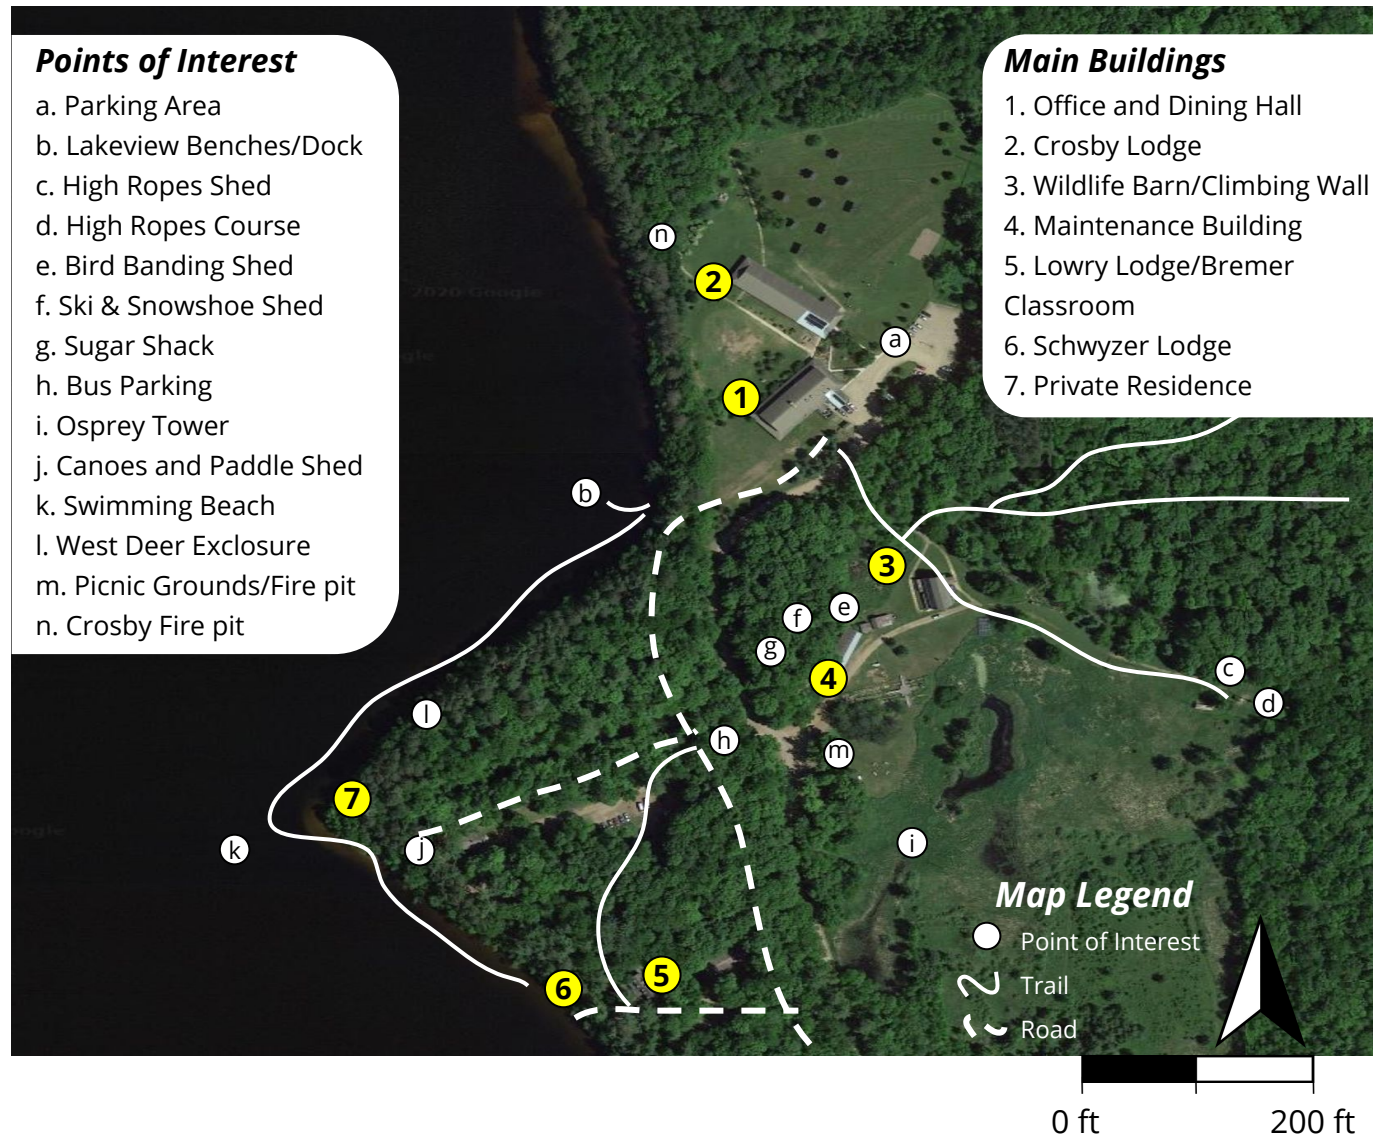

## Our Vision:

*A healthy planet where all people live in balance with the Earth*

54165 Audubon Drive  
Sandstone, MN 55072  
320-245-2648

**OspreyWilds.org**

## Points of Interest

- a. Parking Area
- b. Lakeview Benches/Dock
- c. High Ropes Shed
- d. High Ropes Course
- e. Bird Banding Shed
- f. Ski & Snowshoe Shed
- g. Sugar Shack
- h. Bus Parking
- i. Osprey Tower
- j. Canoes and Paddle Shed
- k. Swimming Beach
- l. West Deer Enclosure
- m. Picnic Grounds/Fire pit
- n. Crosby Fire pit

## Main Buildings

- 1. Office and Dining Hall
- 2. Crosby Lodge
- 3. Wildlife Barn/Climbing Wall
- 4. Maintenance Building
- 5. Lowry Lodge/Bremer Classroom
- 6. Schwyzer Lodge
- 7. Private Residence

Osprey Wilds is a private, non-profit 501(c)(3) residential environmental learning center for people of all ages. As an accredited school, we offer programs for K-12 and college students, as well as family, adult, senior, and community members. Our programs focus on environmental sciences, outdoor recreation, team-building, energy, wildlife, local culture, and history.