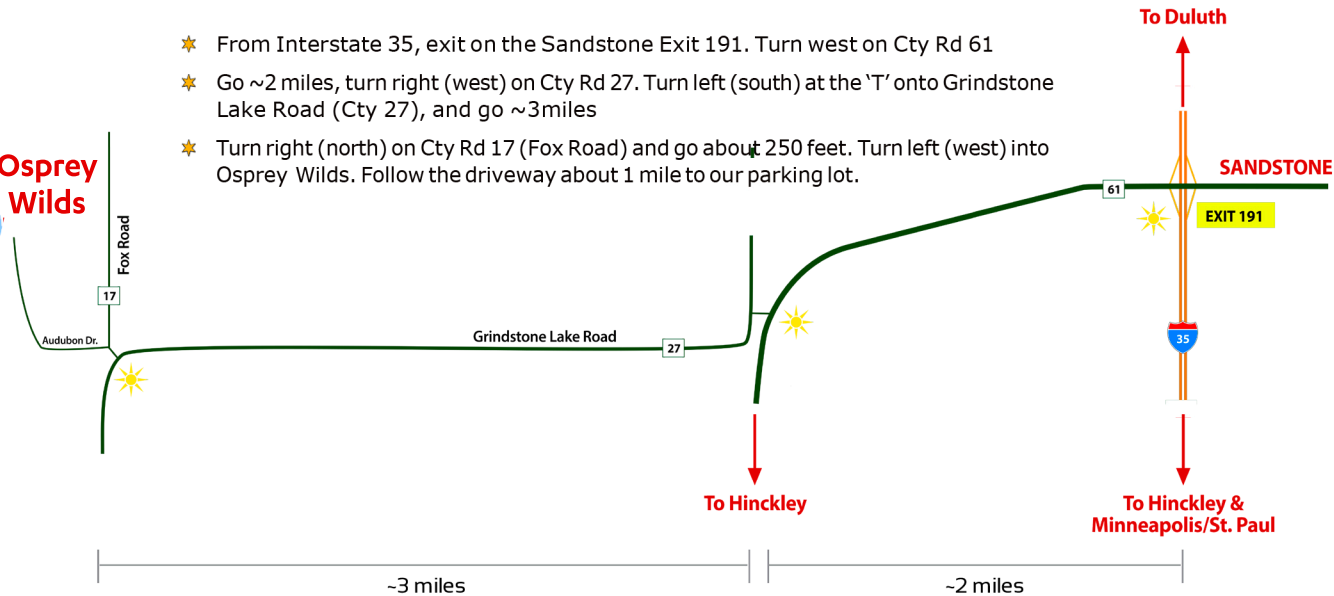

# Osprey Wilds

Environmental Learning Center

**Address:**

54165 Audubon Drive  
Sandstone, MN 55072

**GPS:**

46.117186384284004  
-92.99793720245361

**Phone:**

320-245-2648

*Osprey Wilds is about 5 miles west of the freeway, 90 miles north of the Twin Cities*

**Osprey Wilds**

- ★ From Interstate 35, exit on the Sandstone Exit 191. Turn west on Cty Rd 61
- ★ Go ~2 miles, turn right (west) on Cty Rd 27. Turn left (south) at the 'T' onto Grindstone Lake Road ( Cty 27 ), and go ~3 miles
- ★ Turn right (north) on Cty Rd 17 ( Fox Road ) and go about 250 feet. Turn left (west) into Osprey Wilds. Follow the driveway about 1 mile to our parking lot.